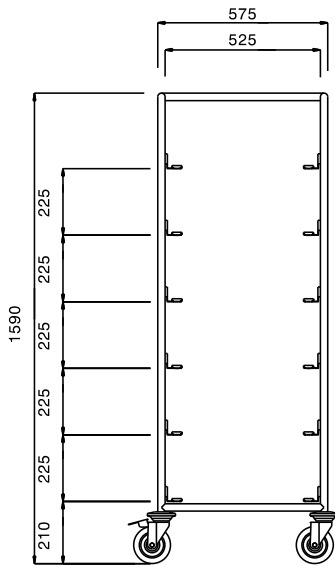

### Short Form Specification

Item No. \_\_\_\_\_

Constructed in 304 AISI stainless steel. Framework in mm25 tubing, completely welded. The L-shaped runners, with an upturn at each end, can accommodate mm500x500 dishwashing baskets. The handle is an extension of the load-bearing frame. N. 4 swivelling castors, two with brakes, mm125 in diameter, fitted with plastic bumpers.

### Main Features

- Framework in 25 mm tubing, completely welded.
- L-shaped runners, with upturn at each end.
- Designed to transport 500x500 mm dishwashing baskets.
- Handle is an extension of the load-bearing frame.
- 4 pivoting Ø 125 mm wheels, 2 of which with brakes, fitted with plastic bumpers

### Construction

- Constructed entirely in 304 AISI stainless steel.

APPROVAL: \_\_\_\_\_

Front

Side

Top

**Key Information:**

External dimensions, Width:	
<b>361242 (DRT6)</b>	645 mm
External dimensions, Depth:	645 mm
External dimensions, Height:	1590 mm
Wheel material:	Zinc plated
Wheel diameter:	Ø 125
Net weight:	22 kg