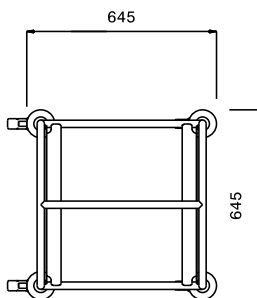

### Short Form Specification

Item No. \_\_\_\_\_

Constructed in 304 AISI stainless steel. Framework in mm25 tubing, completely welded. The L-shaped runners, with an upturn at each end, can accommodate mm500x500 dishwashing baskets. The handle is an extension of the load-bearing frame. N. 4 swivelling castors, two with brakes, mm125 in diameter, fitted with plastic bumpers.

### Main Features

- Framework in 25 mm tubing, completely welded.
- L-shaped runners, with upturn at each end.
- Designed to transport 500x500 mm dishwashing baskets.
- Handle is an extension of the load-bearing frame.
- 4 pivoting Ø 125 mm wheels, 2 of which with brakes, fitted with plastic bumpers

### Construction

- Constructed entirely in 304 AISI stainless steel.

APPROVAL: \_\_\_\_\_

Front

Side

Top

**Key Information:**

External dimensions, Width:	
<b>361242 (DRT6)</b>	645 mm
External dimensions, Depth:	645 mm
External dimensions, Height:	1590 mm
Wheel material:	Zinc plated
Wheel diameter:	Ø 125
Net weight:	22 kg