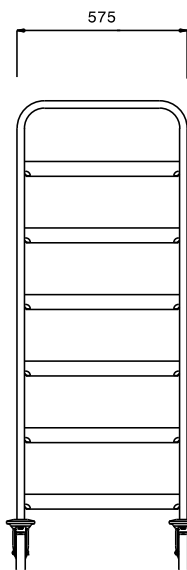

### 6 Dishwasher Parallel Rack Trolley on wheels

ITEM # \_\_\_\_\_

MODEL # \_\_\_\_\_

NAME # \_\_\_\_\_

SIS # \_\_\_\_\_

AIA # \_\_\_\_\_

361242 (DRT6)

6-Dishwasher Rack Trolley

### Short Form Specification

Item No. \_\_\_\_\_

Constructed in 304 AISI stainless steel. Framework in mm25 tubing, completely welded. The L-shaped runners, with an upturn at each end, can accommodate mm500x500 dishwashing baskets. The handle is an extension of the load-bearing frame. N. 4 swivelling castors, two with brakes, mm125 in diameter, fitted with plastic bumpers.

### Main Features

- Framework in 25 mm tubing, completely welded.
- L-shaped runners, with upturn at each end.
- Designed to transport 500x500 mm dishwashing baskets.
- Handle is an extension of the load-bearing frame.
- 4 pivoting Ø 125 mm wheels, 2 of which with brakes, fitted with plastic bumpers

### Construction

- Constructed entirely in 304 AISI stainless steel.

APPROVAL: \_\_\_\_\_

Front

Side

Top

**Key Information:**

External dimensions, Width:	
<b>361242 (DRT6)</b>	645 mm
External dimensions, Depth:	645 mm
External dimensions, Height:	1590 mm
Wheel material:	Zinc plated
Wheel diameter:	Ø 125
Net weight:	22 kg